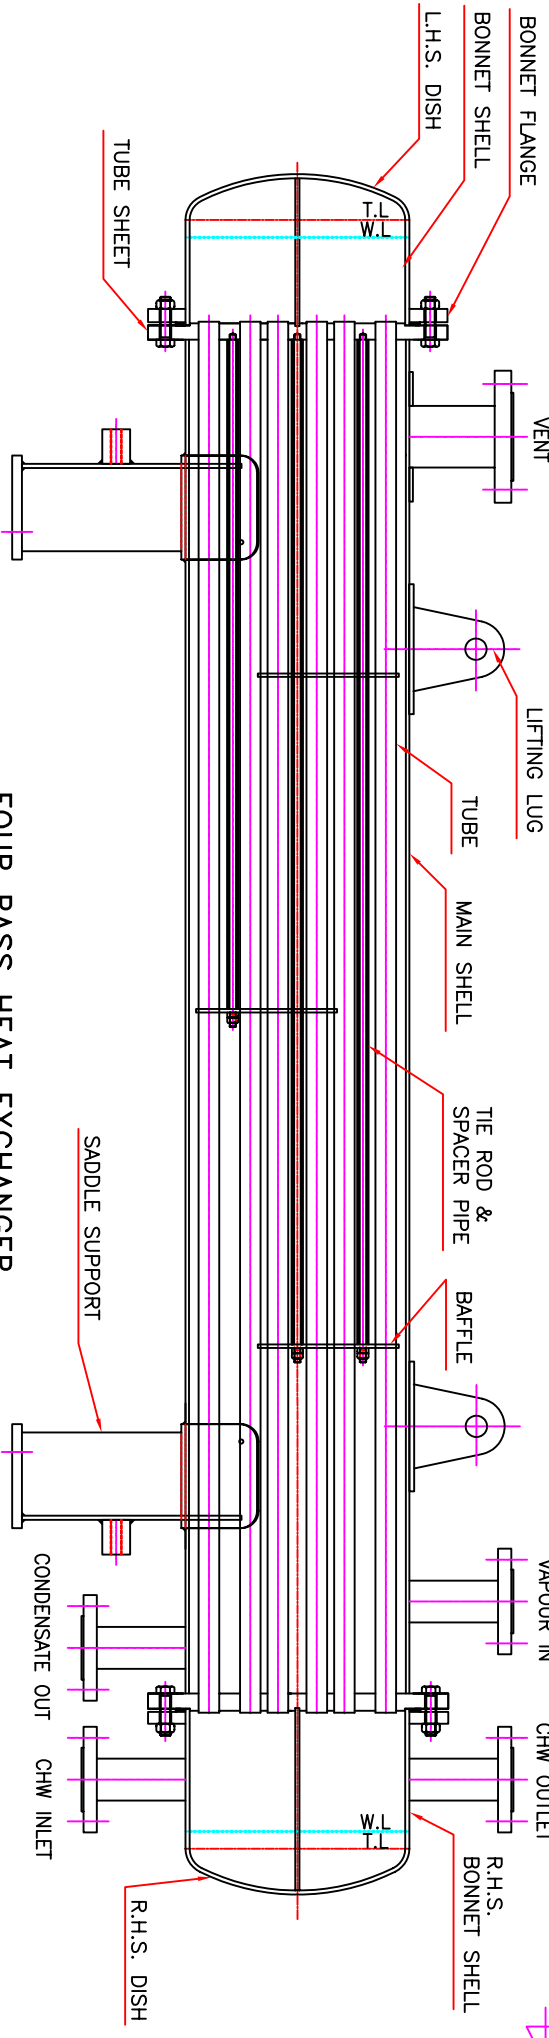

SINGAL PASS HEAT EXCHANGER

FOUR PASS HEAT EXCHANGER

KALINA ENGINEERING PVT. LTD.

MUMBAI - 400 092

TITLE HORIZONTAL HEAT EXCHANGER

DWG. NO. - 293B

Rev. R0 Sheet 1/1